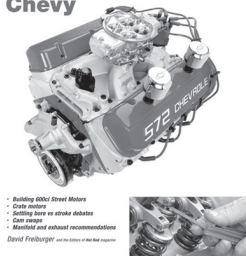

BOOKS & LITERATURE

MOTORBOOKS WORKSHOP

HOT ROD Horsepower Handbook: **Big-Block Chevy**

BB Chevy Horsepower Handbook

Step by step instructions for building a big block Chevrolet.

73-40756 160 pages .....$ 20.00 ea.

MOTORBOOKS WORKSHOP

How to Work with and Modify the **Turbo Hydra-matic 400 Transmission**