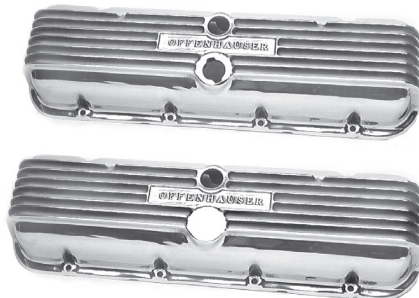

Offenhauser finned aluminum, polished, tall style.
73-37536 88-98 BB .....$ 689.00 pr.