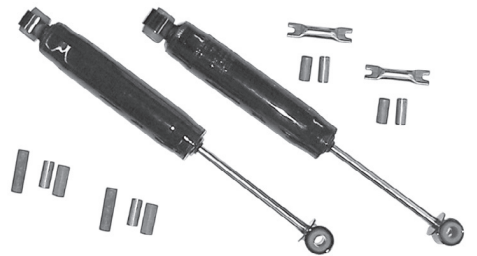

DROP SHOCKS

88-39250 88-98 Front, all .....$ 49.00 ea.

88-39251 88-98 Rear, 0" - 4" drop .....$ 65.00 ea.

88-39252 88-98 Rear, 6" drop, LH .....$ 49.00 ea.

88-39253 88-98 Rear, 6" drop, RH .....$ 49.00 ea.