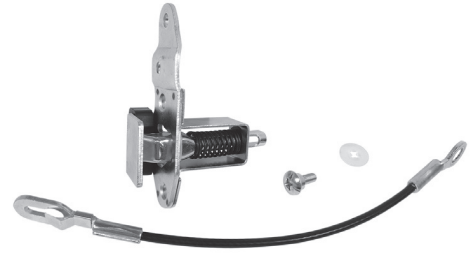

TAILGATE LATCH & CABLE ASSEMBLY

88-40005 88-98 LH . . . . . $ 19.00 ea.
88-40006 88-98 RH . . . . . $ 19.00 ea.