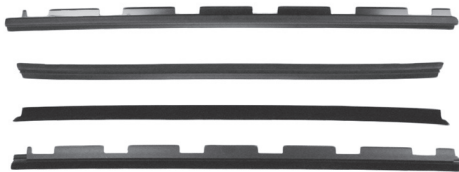

WINDOW ANTI-RATTLES