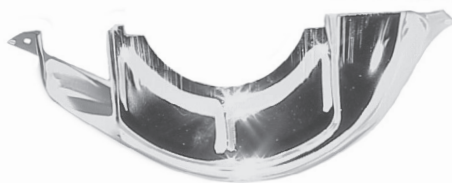

FLYWHEEL COVER

73-38600	TH350 or TH400 chrome	.....$ 25.00	ea.
73-386011	TH700R4, 4L60E chrome	.....$ 35.00	ea.