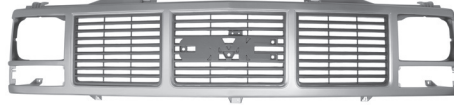

GMC GRILLS

Manufactured By
COUNTERPART

Fits 1988-93 Pickup & 1992-93 Jimmy, Yukon, Sub.

88-30071⁺ 88-93 Argent silver
SHL .....$ 115.00 ea.