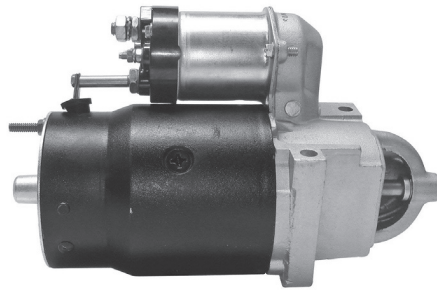

STARTERS

88-37871 88-94 V8, aluminum nose ....$ 79.00 ea.