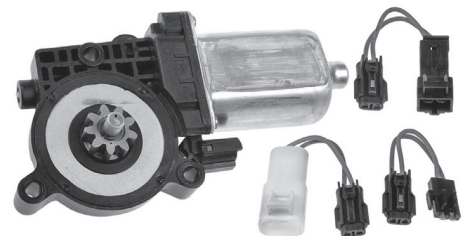

POWER WINDOW MOTORS