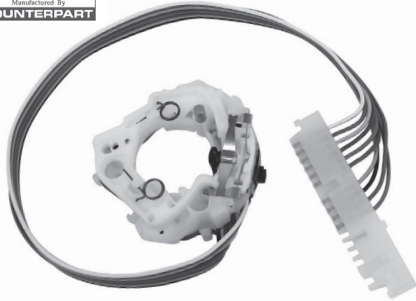

CHEVROLET & GMC TRUCK PARTS

Truck Shop Inc. 739 North Batavia Orange, California 92868

HORN MOUNTING BOLTS

5/16-18 x 7/8, 1/2 hex, with .75 toothed washer.
73-35233 .....$ 5.50 pr.

TURN SIGNAL SWITCHES

Manufactured By
COUNTERPART

84-35273 88-94 All .....$ 28.00 ea.