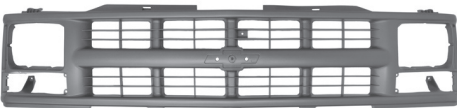

Manufactured By
COUNTERPART

94-30036⁺ 94-98 Argent silver
SHL .....$ 95.00 ea.