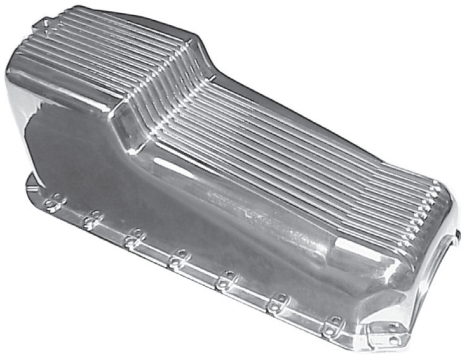

Polished Aluminum Oil Pan
88-37680 88-98 SB V8
1-pc rear seal type . . . $ 95.00 ea.

OIL PAN DRAIN PLUG

73-37701 Standard, with gasket . . . $ 3.00 ea.
73-37703 Chrome, magnetic, with gasket . . . $ 5.00 ea.

73-37700 Magnetic . . . $ 14.00 ea.
73-37702 Oil pan drain plug gasket, GM . . . $ 4.00 ea.
73-37704 Oil pan drain plug gasket, Repro . . . $ 2.00 ea.