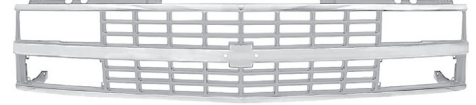

## ALL CHROME GRILLS

Fits 1988-93 Chevrolet Pickup & 1992-93 Blazer, Tahoe, Sub.

88-30091<sup>+</sup> 88-93 Chrome  
composite or DHL .....\$ 199.00 ea.

Fits 1994-98 Chevrolet Pickup & 1994-99 Blazer, Tahoe, Sub.