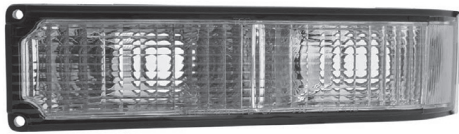

PARK LIGHT LENSES

Fits 88-98 Pickup & 92-99 Blazer, Tahoe, Suburban.

For models with single headlights.

- 88-30366 88-98 LH, SHL, clear .....$ 14.00 ea.
- 88-30367 88-98 RH, SHL, clear .....$ 14.00 ea.