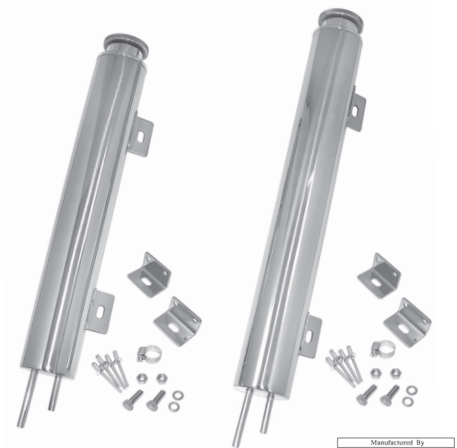

POLISHED ALUMINUM RADIATOR OVERFLOW JAR KIT

Manufactured By
COUNTERPART

73-37101	13 inch	$ 49.00 ea.
73-37102	15 inch	$ 49.00 ea.
73-37103	17 inch	$ 69.00 ea.
73-37104	19 inch	$ 74.00 ea.