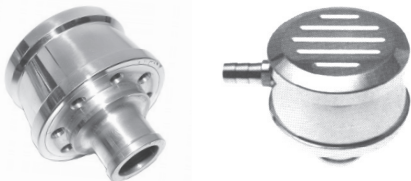

73-37588 Ball milled, with PCV valve . $ 25.00 ea.
73-37589 Plain, with PCV valve . . $ 25.00 ea.