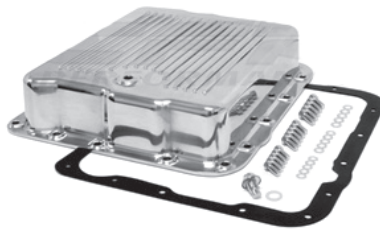

## POLISHED ALUMINUM TRANSMISSION PANS

73-37800 TH350 .....\$ 49.00 ea.

73-37801 TH400 .....\$ 62.00 ea.

73-37802 TH700R4 .....\$ 69.00 ea.