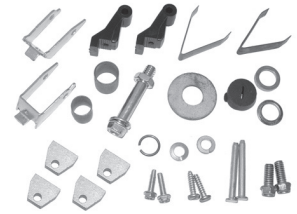

STARTER REBUILD KIT

73-37869 88-94 305
88-94 350 w/ -9 tooth gear
90-94 454 w/ -9 tooth gear ...$ 55.00 kit