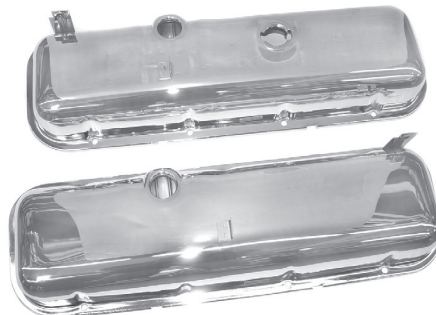

1965-1972 Original style valve covers, chrome, with drippers.
73-37532 88-98 BB, with baffle .....$ 119.00 pr.