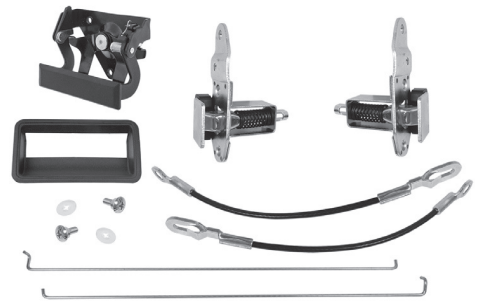

**TAILGATE COMPONENT KIT**

Includes handle, handle bezel, latch rods, latch assembly and support cables.

88-39996 88-98 Stepside . . . . . \$ 79.00 set  
 88-39997 88-98 Fleetside . . . . . \$ 79.00 set