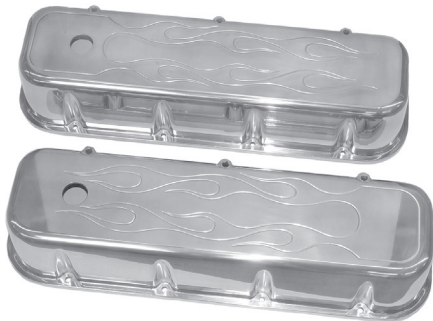

## BIG BLOCK VALVE COVERS

Black powder coated aluminum.  
Features Bow Tie and Chevrolet logo.  
73-37533 88-98 BB with hardware .....\$ 395.00 pr.

Polished aluminum with ball-milled lines, tall style.  
73-37534 88-98 BB .....\$ 145.00 pr.