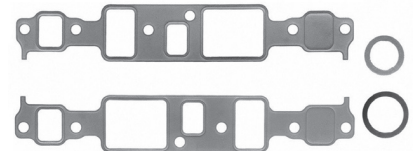

INTAKE MANIFOLD GASKET SETS

88-37920 88-92 4.3L .....$ 25.00 set
93-37921 93-95 4.3L .....$ 22.00 set
96-37922 96-98 4.3L .....$ 49.00 set