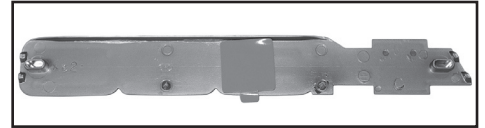

DOOR EMBLEMS

With body side moldings.
88-30921 88-98 "1500" .....$ 89.00 ea.

CAB EMBLEMS

88-30931 88-98 Cheyenne .....$ 35.00 ea.
88-30932 88-98 Silverado .....$ 76.00 ea.

96-30933 96-98 SL .....$ 39.00 ea.
97-30934 97-98 SLE .....$ 29.00 ea.