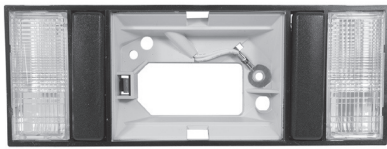

## DOMELIGHT BASE

88-35067 88-98 With reading lamps ....\$ 135.00 ea.