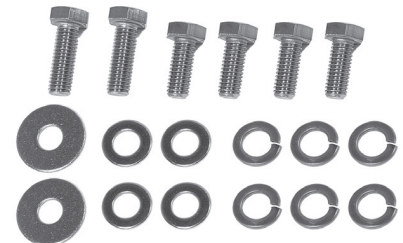

HOOD LATCH BOLT KIT

88-36741	88-98	Stainless steel	.....$	12.00 kit

HOOD LATCH BRACKET

81-36742	88-98	.....$	16.00 ea.