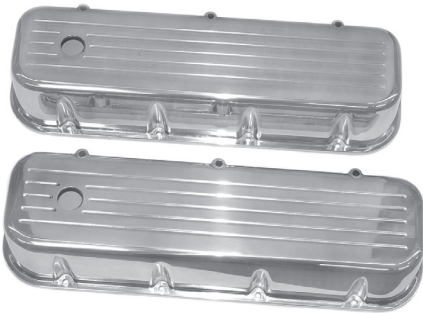

## BIG BLOCK VALVE COVERS

Black powder coated aluminum.  
Features Bow Tie and Chevrolet logo.  
73-37533 88-98 BB with hardware .....\$ 395.00 pr.

Polished aluminum with ball-milled lines, tall style.  
73-37534 88-98 BB .....\$ 145.00 pr.