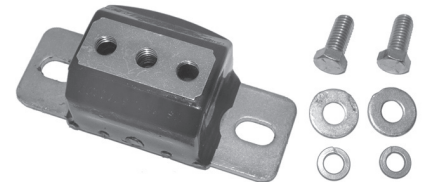

UNIVERSAL TRANSMISSION MOUNT PAD

73-38612	2wd, poly	.....$ 39.00	ea.