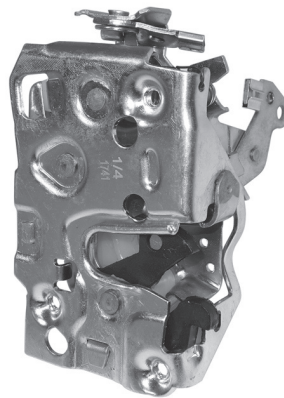

DOOR LATCHES

88-31266	88-98	LH	.....$	65.00	ea.
88-31267	88-98	RH	.....$	65.00	ea.

LOWER DOOR DRAIN PLUG

88-31342	88-98	.....$	.50	ea.

• Truck Shop •
• Best Quality • Best Price •

WINDOW REGULATOR ROLLER

74-31309	88-98	.....$	6.00	ea.