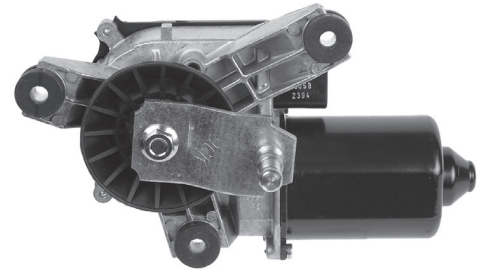

WINDSHIELD WIPER MOTOR

88-35120 88-98 With delay .....$ 89.00 ea.
88-35121 88-98 Without delay .....$ 119.00 ea.