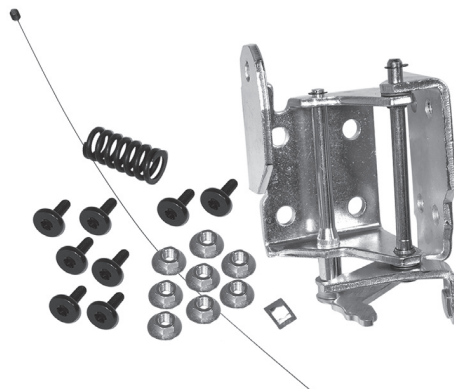

DOOR HINGES

Front door

88-31452	88-98	LH, upper	.....$	69.00	ea.
88-31453	88-98	RH, upper	.....$	69.00	ea.