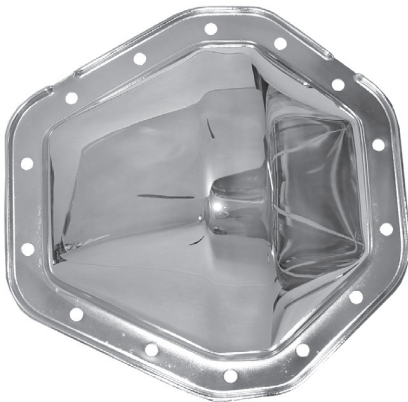

CHROME DIFFERENTIAL HOUSING COVER

73-39355 88-98 14 bolt .....$ 29.00 ea.

DIFFERENTIAL PINION SEAL

73-39377 88-98 With 8.5" ring gear ....$ 12.00 ea.
88-39376 88-98 With 9.5" ring gear ....$ 18.00 ea.
88-39377 88-98 With 10.5" ring gear ...$ 25.00 ea.