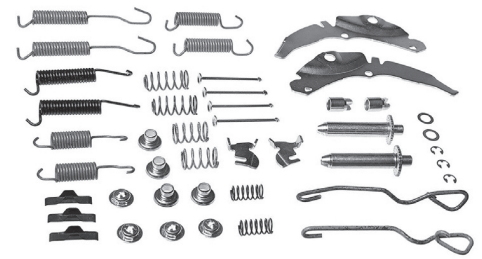

## DRUM BRAKE HARDWARE KIT

88-39525 88-98 With 11 5/32" brakes ....\$ 34.00 kit  
 88-39526 88-98 With 13" brakes .....\$ 44.00 kit