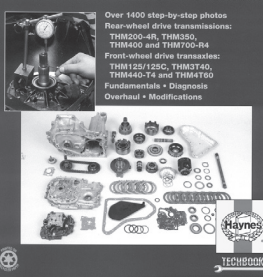

Rochester Carburetor Manual

73-40753 179 pages .....$ 19.00 ea.

Haynes **TECHBOOK** **General Motors Automatic transmission overhaul**

GM Automatic transmission overhaul techbook

Fundamentals, diagnosis, overhaul & modifications, over 1400 step by step photos. TH350, TH400, TH200-4R & TH700-R4.

73-40754 GM transmission book .....$ 25.00 ea.