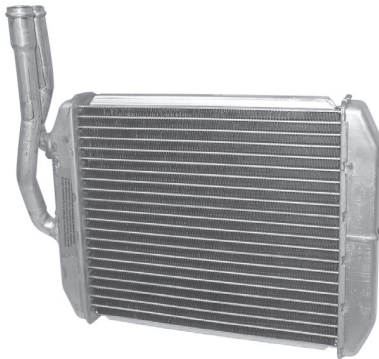

HEATER CORES

<i>Front</i>			
88-34720	88-91	Without A/C	.....$ 59.00 ea.
88-34721	88-91	With A/C	
	92-98	All	.....$ 56.00 ea.
<i>Rear, Suburban, Blazer, Tahoe</i>			
92-34722	92-99		.....$ 59.00 ea.